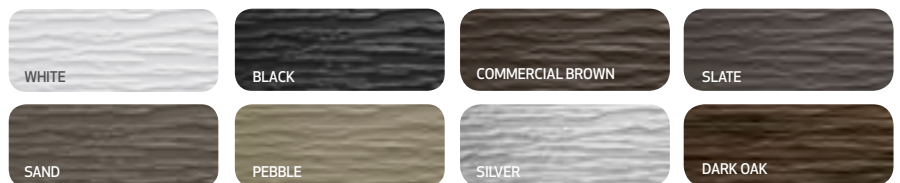

### Steel door colors

Colors shown may differ from the actual colors of the doors. Get free color samples from authorized distributors.

The GAREX selection of colors is from oven-baked polyester based paints that meet high quality standards. Possibility of a door with personalized colors.