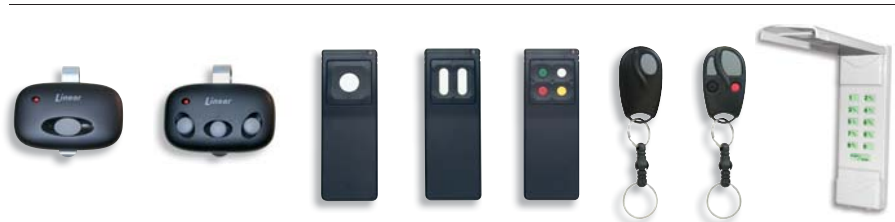

OPTIONS

Your Linear dealer is a great source for everything from miniature key ring transmitters and multi-button visor transmitters to wireless keypads.