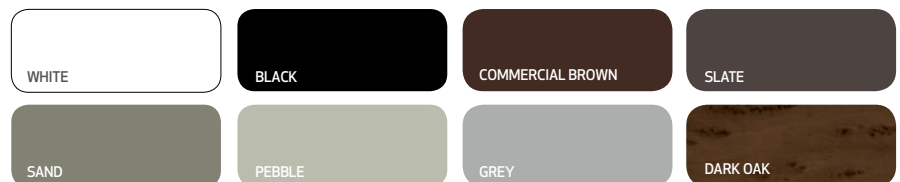

### Steel door colours

### Couleurs des portes en aluminium

Colours shown may differ from the actual colours of the doors.  
Get free colour samples from authorized distributors.

The GAREX selection of colours is from oven-baked polyester based paints that meet high quality standards. Possibility of a door with personalized color.