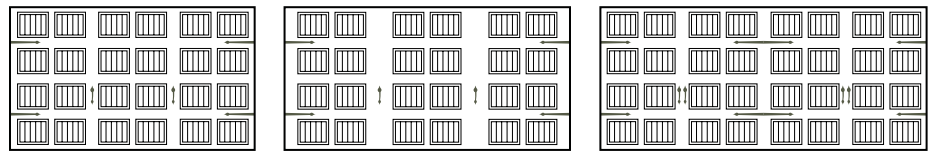

### Door elements

- 1 WEATHERSTRIP AND HORIZONTAL JOINTS** provide complete watertightness. No air circulation between the panel sections.
- 2 POLYURETHANE FOAM INSULATION PRESSURE-INJECTED** between the interior/exterior faces to create a light and strong composite panel. *insulation: RSI 2.81 (R-16)*
- 3 EXTRUDED POLYSTYRENE XPS END BLOCK**  
**AN EXCLUSIVITY OF GAREX**
- 4 FLEXIBLE RUBBER** inserted into a PVC reinforced moulding offering a tightly sealed fit to the floor.

### Door dimensions

Door of 8' to 9'

Door of 9' to 10'

Door of 10' to 11'

Door of 12' to 13'

Door of 13' to 15'

Door of 16' to 17'