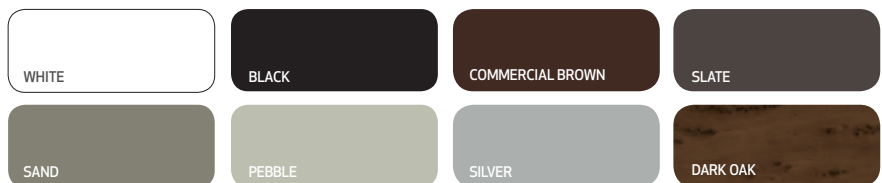

YOUR SATISFACTION,
OUR ENGAGEMENT

BEAUTY MADE SIMPLE

Premium Select MX is the new series that make classic, beauty and simplicity as a whole.

Various patterns are offered (see illustrations). Windows can be added, and the suitable colour can be chosen.

Door dimensions

PREMIUM SELECT MX

Available in widths 9' feet and up

PREMIUM SELECT MX-B

PREMIUM SELECT MX-R

Available in widths of 7', 8' and 9'

Windows

We have a wide range of windows available.

Your GAREX Distributor

Steel door colours

Colours shown may differ from the actual colours of the doors.
Get free colour samples from authorized distributors.

The GAREX selection of colours is from oven-baked polyester based paints that meet high quality standards.