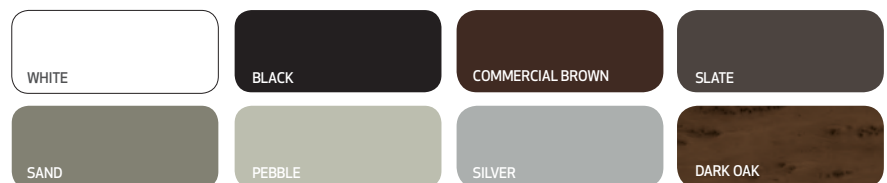

We have a wide range of windows available.

Steel door colours

Colours shown may differ from the actual colours of the doors.
Get free colour samples from authorized distributors.

The **GAREX** selection of colours is from oven-baked polyester based paints that meet high quality standards.
Possibility of a door with personalized colours.