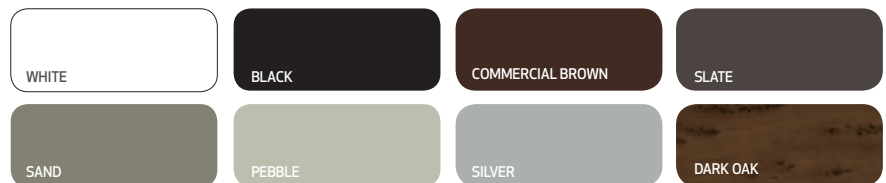

### Steel door colours

### Aluminum door colours

Colours shown may differ from the actual colours of the doors.  
Get free colour samples from authorized distributors.

The **GAREX** selection of colours is from oven-baked polyester based paints that meet high quality standards.  
Possibility of a door with personalized colours.