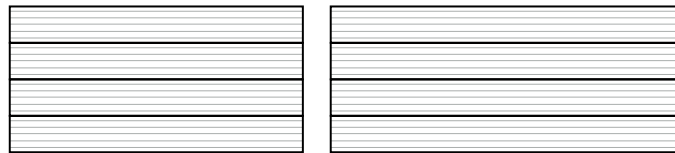

### Door dimensions

Door of 8' to 9'

Door of 9' to 12' 2"

Door of 12' 3" to 16' 2"

Door of 14' to 16'

Door of 17' to 18'

\* The Urban MR garage door is offered in woodgrain finish with five fines grooves on each panel.