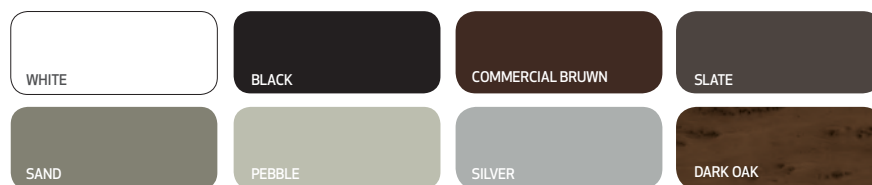

## THE ART OF CONTEMPORARY

Trendsetter, the simple design of the **Urban** garage door from **GAREX** is the perfect complement to the modern architectural style of your home.

Offered in various colours, this garage door fits the personality of the home and its owner. It holds the quality and durability requirements you are looking for.

### Steel door colours

### Aluminum door colours

Colours shown may differ from the actual colours of the doors. Get free colour samples from authorized distributors.

The **GAREX** selection of colours is from oven-baked polyester based paints that meet high quality standards.